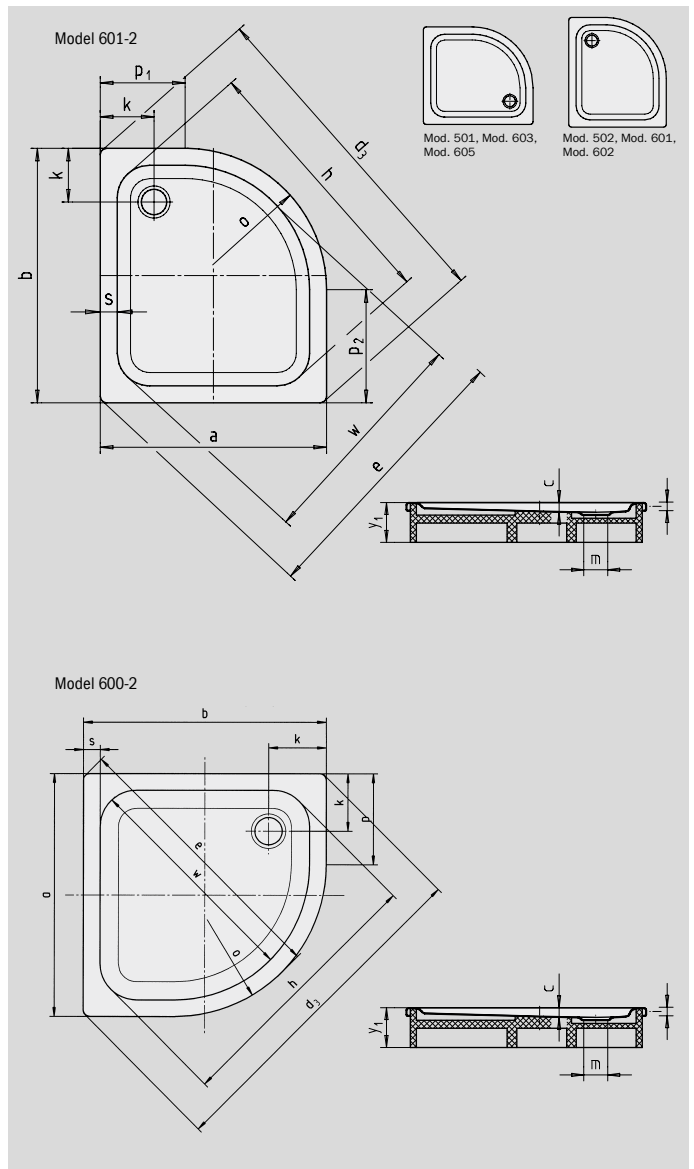

ZIRKON

- clear design, large standing area
- side waste
- elegant, functional quadrant form allows it to be intelligently installed even in the smallest of spaces
- made of KALDEWEI steel enamel
- flush-fitting recessed waste cover (only in combination with the KA 90 waste fittings)

Similar illustration

	Combined Tray & Waste depth	Waste fitting depth
KA 90	115	81
KA 90 extra flat	104	70
KA 90 ultra flat	95	61
KA 90 vertical	49	81

See page 291.

Model No.		501	600	603	605	502	601	604	602	606
External length	a	900	800	900	1000	750	800	900	800	1000 mm
External width	b	750	800	800	800	900	900	900	1000	1000 mm
Depth	c	35	35	35	35	35	35	35	35	35 mm
Corner dimension - external length	d ₃	1155	1115	1185	1262	1155	1185	1256	1262	1397 mm
Corner dimension - external width	e	964	916	990	1075	964	990	1057	1075	1198 mm
Corner dimension - internal length	h	910	866	940	1020	910	940	1007	1020	1150 mm
Height of rim	i	32	32	32	32	32	32	32	32	32 mm
Distance bath edge to centre of drain hole	k	190	190	190	190	190	190	190	190	190 mm
Diameter of drain hole	m	90	90	90	90	90	90	90	90	90 mm
Radius	o	500	500	500	500	500	500	500	500	500 mm
Side length	p	-	300	-	-	-	-	400	-	500 mm
Side length	p ₁	400	-	400	500	250	300	-	300	- mm
Side length	p ₂	250	-	300	300	400	400	-	500	- mm
Width of rim	s	60	60	60	60	60	60	60	60	60 mm
Corner dimension - internal width	w	792	730	812	903	792	812	870	903	1015 mm
Height with support	y ₁	130	130	130	130	130	130	130	130	130 mm
Weight of the enamelled shower tray in kg		17	17	19	21	17	19	22	21	25
Anti-slip		Ø 435	Ø 435	Ø 435	Ø 435	Ø 435	Ø 435	Ø 435	Ø 435	Ø 588 mm