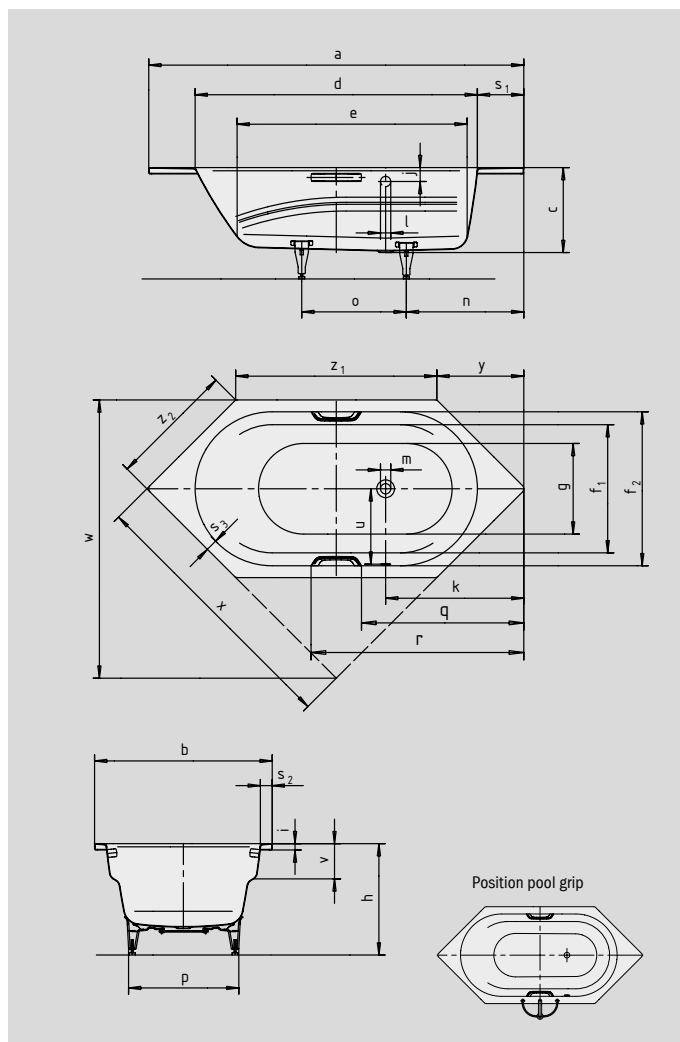

VAIO 6 VAIO 6 STAR

- one-seater bath with side overflow, generous width and integrated arm rests
- diverse installation possibilities, also corner installation
- made of KALDEWEI steel enamel
- also available with grips

Similar illustration

To order the bath with opposite overflow, please order model xxx2300xxx.

Grip DISCREET OPULENCE

Model No.		958 / 959
External length	a	1900 mm
External width	b	900 mm
Depth	c	430 mm
Internal length (top)	d	1430 mm
Internal length (bottom)	e	1165 mm
Internal width (top)	f ₁ ; f ₂	650; 780 mm
Internal width (bottom)	g	600 mm
Height with feet	h	555-585 mm
Height of rim	i	32 mm
Distance top edge to centre of overflow hole	j	70 mm
Distance bath edge to centre of drain hole	k	700 mm
Diameter of overflow hole	l	52 mm
Diameter of drain hole	m	52 mm
Distance foot end of bath edge to centre of foot	n	595 mm
Distance between the feet	o	530 mm
Max. width of feet	p	575 mm
Distance bath edge (foot end) to where grip/handle starts (Mod. 959)	q	770 mm
Distance bath edge (foot end) to where grip/handle ends (Mod. 959)	r	1078 mm
Width of rim (foot end; lengthwise; diagonal)	s ₁ ; s ₂ ; s ₃	235; 60; 58 mm
Distance between centre holes	u	380 mm
Armrest depth	v	178 mm
Installation dimension; Side length; Oblique	w; x; y	1409; 1357; 440 mm
Side length	z ₁ ; z ₂	1019; 636 mm
Water volume** in litres		145
Weight of the enamelled bath in kg		48
Anti-slip		∅ 435 mm
Full anti-slip		900 x 300 mm

Subject to technical alterations, tolerances and errors. Similar illustration.
** 70 litres displacement on average.

KALDEWEI