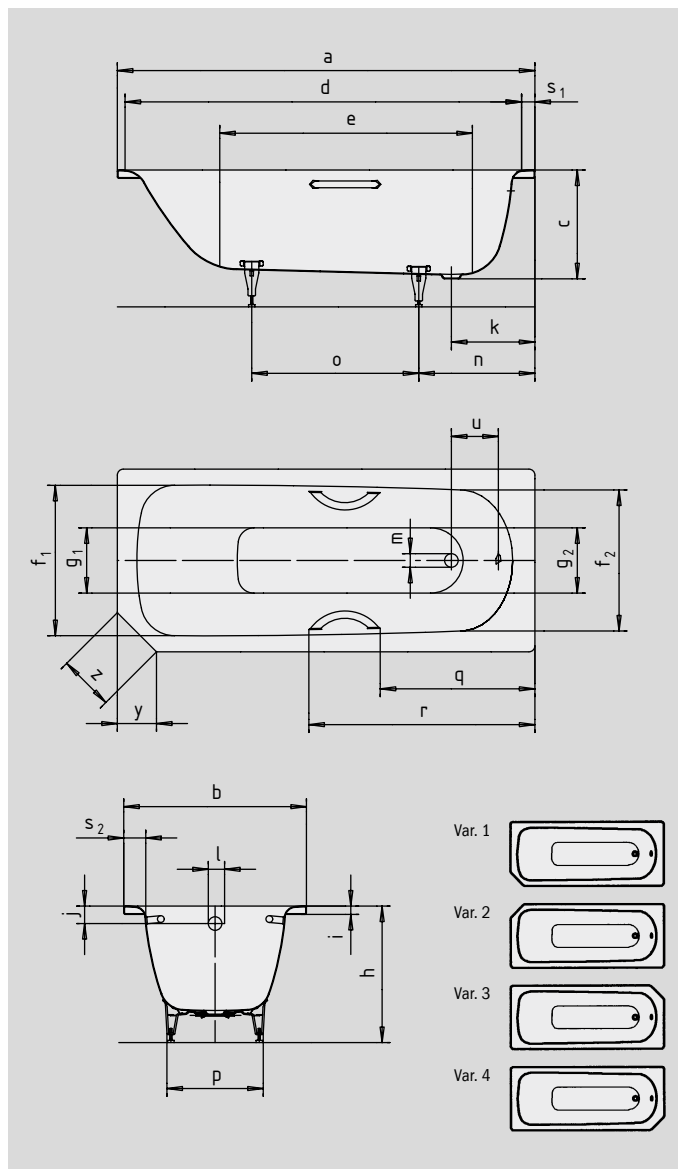

## SANIFORM V1-V4 STAR

- optimum space utilisation in small bathrooms because corner is absent
- one-seater bath with waste at foot end
- classic four-cornered model
- made of KALDEWEI steel enamel
- also available with grips

Similar illustration

Model No.		362-1/332
External length	a	1600 mm
External width	b	700 mm
Depth	c	410 mm
Internal length (top)	d	1430 mm
<b>Internal length (bottom)</b>	<b>e</b>	<b>1050 mm</b>
Internal width (top)	f <sub>1</sub> ; f <sub>2</sub>	550; 530 mm
Internal width (bottom)	g <sub>1</sub> ; g <sub>2</sub>	390; 350 mm
Height with feet	h	545-560 mm
Height of rim	i	32 mm
Distance top edge to centre of overflow hole	j	63 mm
Distance bath edge to centre of drain hole	k	310 mm
Diameter of overflow hole	l	52 mm
Diameter of drain hole	m	52 mm
Distance foot end of bath edge to centre of foot	n	452,5 mm
Distance between the feet	o	600 mm
Max. width of feet	p	380 mm
Distance bath edge (foot end) to where grip/handle starts (Mod. 332)	q	584,5 mm
Distance bath edge (foot end) to where grip/handle ends (Mod. 332)	r	858,5 mm
Width of rim (foot end; lengthwise)	s <sub>1</sub> ; s <sub>2</sub>	70; 75 mm
Distance between centre holes	u	212 mm
Oblique	y	150 mm
Side length	z <sub>1</sub>	212 mm
Water volume** in litres		93
Weight of the enamelled bath in kg		46
Anti-slip		∅ 288 mm
Full anti-slip		600 x 220 mm

Subject to technical alterations, tolerances and errors. Similar illustration.  
 \*\* 70 litres displacement on average.

**KALDEWEI**