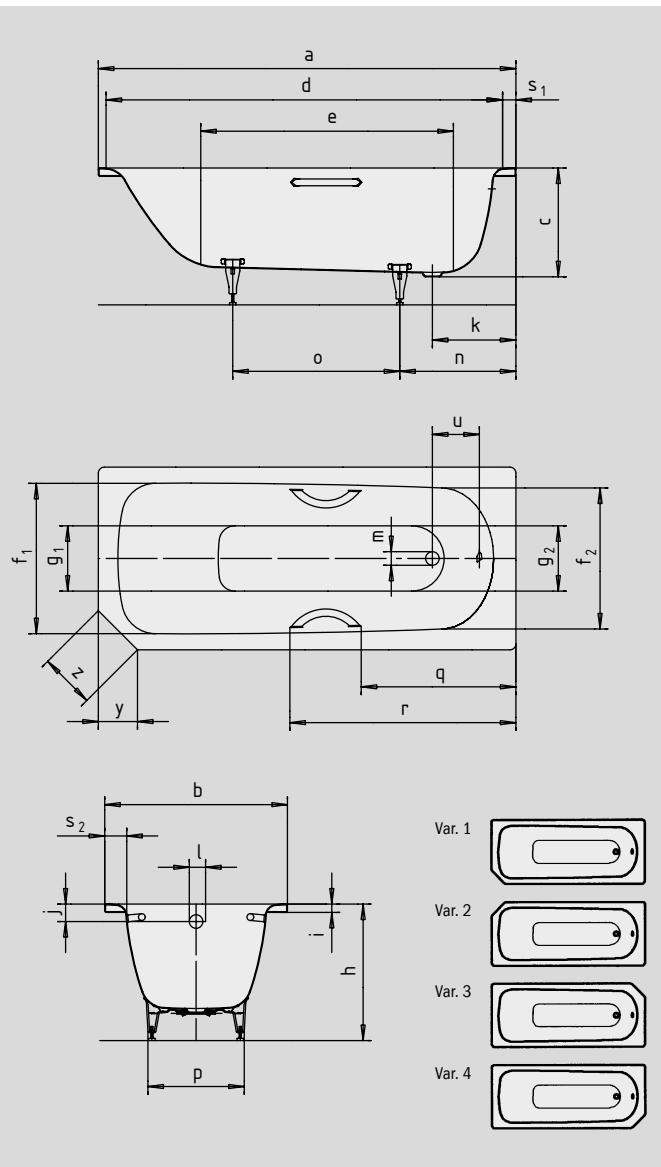

SANIFORM V1-V4

SANIFORM V1-V4 STAR

- optimum space utilisation in small bathrooms because corner is absent
- one-seater bath with waste at foot end
- classic four-cornered model
- made of KALDEWEI steel enamel
- also available with grips

Similar illustration

Model No.		362-1/332
External length	a	1600 mm
External width	b	700 mm
Depth	c	410 mm
Internal length (top)	d	1430 mm
Internal length (bottom)	e	1050 mm
Internal width (top)	f ₁ ; f ₂	550; 530 mm
Internal width (bottom)	g ₁ ; g ₂	390; 350 mm
Height with feet	h	545-560 mm
Height of rim	i	32 mm
Distance top edge to centre of overflow hole	j	63 mm
Distance bath edge to centre of drain hole	k	310 mm
Diameter of overflow hole	l	52 mm
Diameter of drain hole	m	52 mm
Distance foot end of bath edge to centre of foot	n	452,5 mm
Distance between the feet	o	600 mm
Max. width of feet	p	380 mm
Distance bath edge (foot end) to where grip/handle starts (Mod. 332)	q	584,5 mm
Distance bath edge (foot end) to where grip/handle ends (Mod. 332)	r	858,5 mm
Width of rim (foot end; lengthwise)	s ₁ ; s ₂	70; 75 mm
Distance between centre holes	u	212 mm
Oblique	y	150 mm
Side length	z ₁	212 mm
Water volume** in litres		93
Weight of the enamelled bath in kg		46
Anti-slip		∅ 288 mm
Full anti-slip		600 x 220 mm

Subject to technical alterations, tolerances and errors. Similar illustration.
 ** 70 litres displacement on average.

KALDEWEI