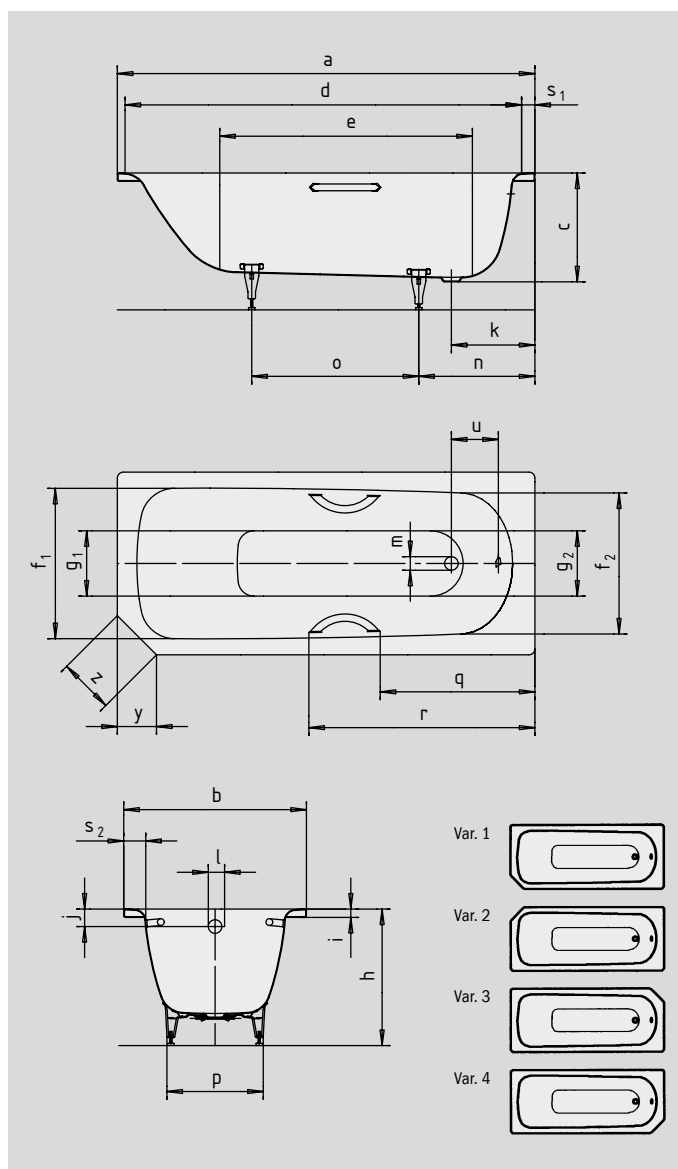

SANIFORM V1-V4

SANIFORM V1-V4 STAR

- optimum space utilisation in small bathrooms because corner is absent
- one-seater bath with waste at foot end
- classic four-cornered model
- made of KALDEWEI steel enamel
- also available with grips

Similar illustration

Model No.		362-1/332
External length	a	1600 mm
External width	b	700 mm
Depth	c	410 mm
Internal length (top)	d	1430 mm
Internal length (bottom)	e	1050 mm
Internal width (top)	f ₁ ; f ₂	550; 530 mm
Internal width (bottom)	g ₁ ; g ₂	390; 350 mm
Height with feet	h	545-560 mm
Height of rim	i	32 mm
Distance top edge to centre of overflow hole	j	63 mm
Distance bath edge to centre of drain hole	k	310 mm
Diameter of overflow hole	l	52 mm
Diameter of drain hole	m	52 mm
Distance foot end of bath edge to centre of foot	n	452,5 mm
Distance between the feet	o	600 mm
Max. width of feet	p	380 mm
Distance bath edge (foot end) to where grip/handle starts (Mod. 332)	q	584,5 mm
Distance bath edge (foot end) to where grip/handle ends (Mod. 332)	r	858,5 mm
Width of rim (foot end; lengthwise)	s ₁ ; s ₂	70; 75 mm
Distance between centre holes	u	212 mm
Oblique	y	150 mm
Side length	z ₁	212 mm
Water volume** in litres		93
Weight of the enamelled bath in kg		46
Anti-slip		∅ 288 mm
Full anti-slip		600 x 220 mm

Subject to technical alterations, tolerances and errors. Similar illustration.
 ** 70 litres displacement on average.

KALDEWEI