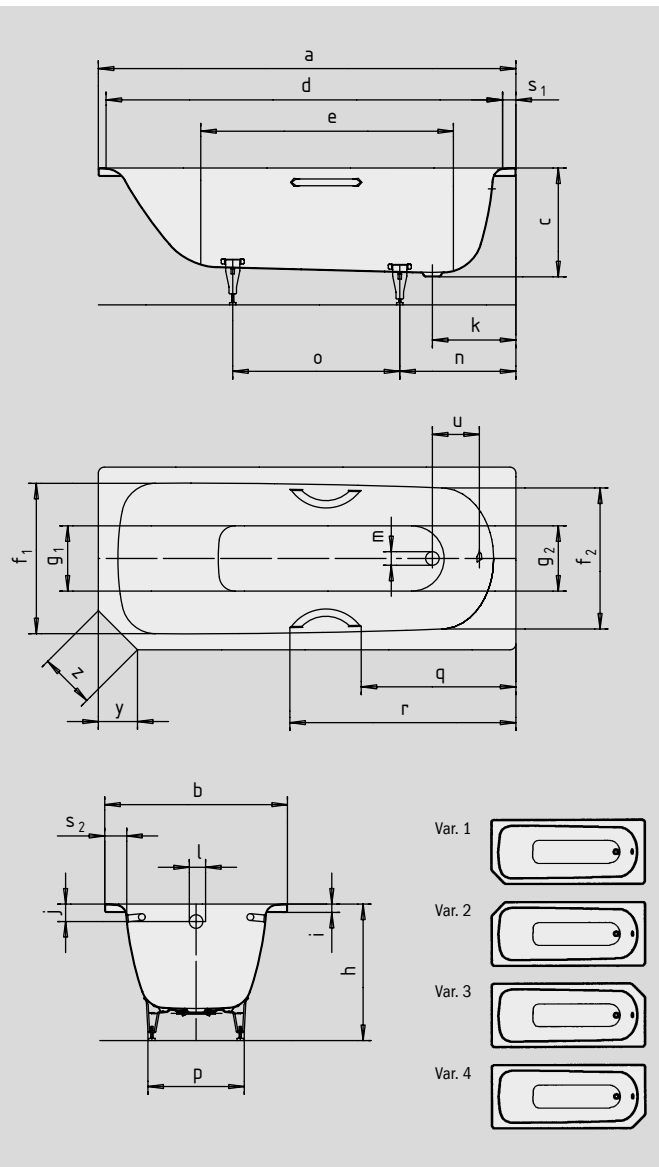

## SANIFORM V1-V4 STAR

- optimum space utilisation in small bathrooms because corner is absent
- one-seater bath with waste at foot end
- classic four-cornered model
- made of KALDEWEI steel enamel
- also available with grips

Similar illustration

Model No.		362-1/332
External length	a	1600 mm
External width	b	700 mm
Depth	c	410 mm
Internal length (top)	d	1430 mm
<b>Internal length (bottom)</b>	<b>e</b>	<b>1050 mm</b>
Internal width (top)	f <sub>1</sub> ; f <sub>2</sub>	550; 530 mm
Internal width (bottom)	g <sub>1</sub> ; g <sub>2</sub>	390; 350 mm
Height with feet	h	545-560 mm
Height of rim	i	32 mm
Distance top edge to centre of overflow hole	j	63 mm
Distance bath edge to centre of drain hole	k	310 mm
Diameter of overflow hole	l	52 mm
Diameter of drain hole	m	52 mm
Distance foot end of bath edge to centre of foot	n	452,5 mm
Distance between the feet	o	600 mm
Max. width of feet	p	380 mm
Distance bath edge (foot end) to where grip/handle starts (Mod. 332)	q	584,5 mm
Distance bath edge (foot end) to where grip/handle ends (Mod. 332)	r	858,5 mm
Width of rim (foot end; lengthwise)	s <sub>1</sub> ; s <sub>2</sub>	70; 75 mm
Distance between centre holes	u	212 mm
Oblique	y	150 mm
Side length	z <sub>1</sub>	212 mm
Water volume** in litres		93
Weight of the enamelled bath in kg		46
Anti-slip		∅ 288 mm
Full anti-slip		600 x 220 mm

Subject to technical alterations, tolerances and errors. Similar illustration.  
 \*\* 70 litres displacement on average.

**KALDEWEI**