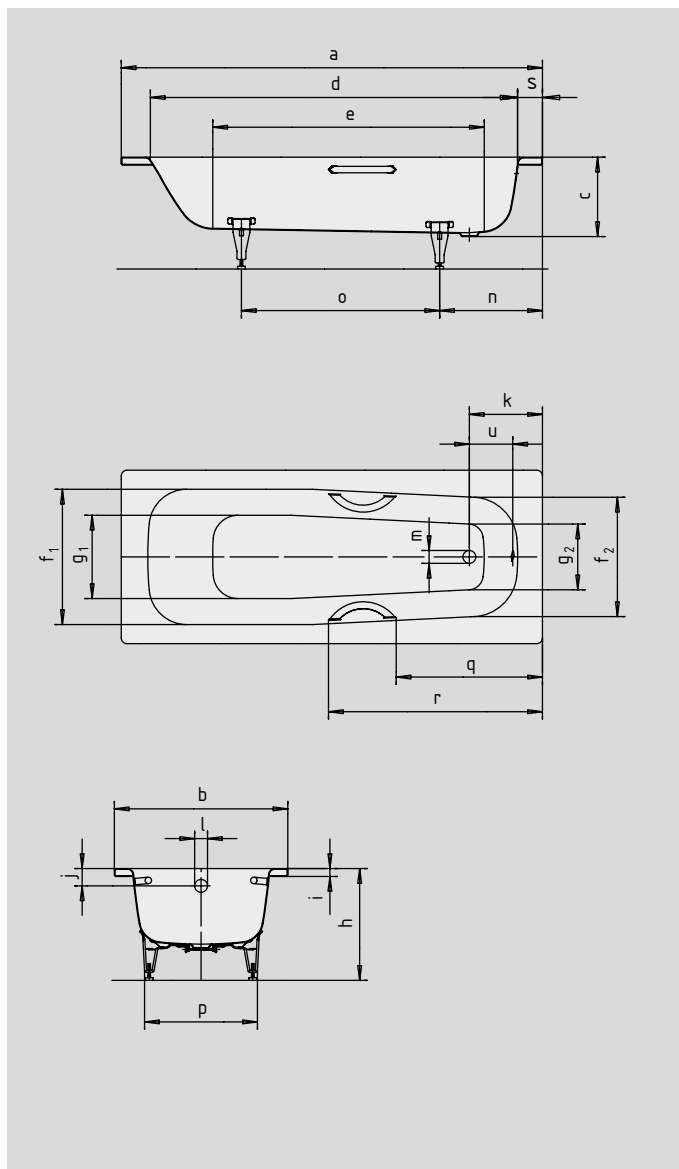

SANIFORM MEDIUM SANIFORM MEDIUM STAR

- Low-Line-Product
- one-seater bath with waste at foot end
- classic four-cornered model
- economic water consumption thanks to its shallow depth
- made of KALDEWEI steel enamel
- also available with grips
- model available with 2 standard tap holes without extra charge (180 mm centres)

Similar illustration

Model No.		245/246
External length	a	1700 mm
External width	b	700 mm
Depth	c	315 mm
Internal length (top)	d	1520 mm
Internal length (bottom)	e	1260 mm
Internal width (top)	f ₁ ; f ₂	560; 500 mm
Internal width (bottom)	g ₁ ; g ₂	460; 400 mm
Height with feet	h	450-470 mm
Height of rim	i	32 mm
Distance top edge to centre of overflow hole	j	70 mm
Distance bath edge to centre of drain hole	k	295 mm
Diameter of overflow hole	l	52 mm
Diameter of drain hole	m	52 mm
Distance foot end of bath edge to centre of foot	n	415 mm
Distance between the feet	o	800 mm
Max. width of feet	p	455 mm
Distance bath edge (foot end) to where grip/handle starts (Mod. 246)	q	643,5 mm
Distance bath edge (foot end) to where grip/handle ends (Mod. 246)	r	908,5 mm
Width of rim (foot end)	s	95 mm
Distance between centre holes	u	200 mm
Water volume** in litres		53
Weight of the enamelled bath in kg		44
Anti-slip		∅ 288 mm
Full anti-slip		850 x 240 mm

Subject to technical alterations, tolerances and errors. Similar illustration.
** 70 litres displacement on average.

KALDEWEI