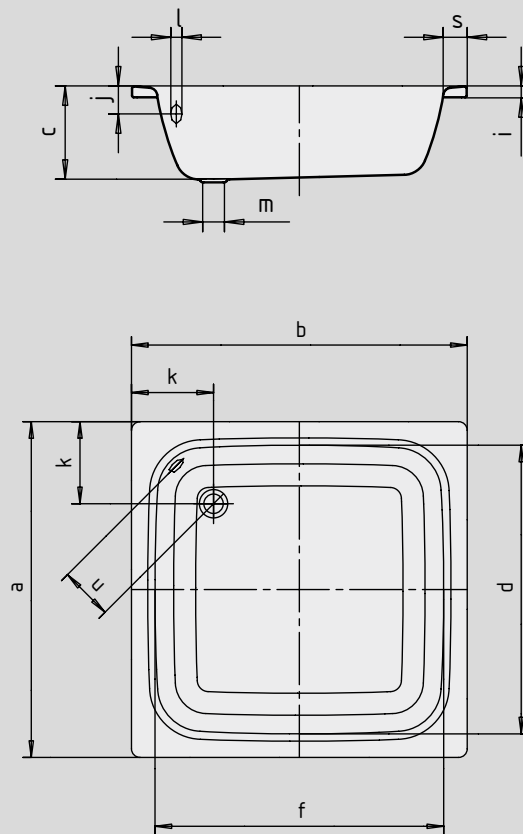

# SANIDUSCH

- a classic among shower trays
- modern, clear design
- available in rectangular or square design
- made of KALDEWEI steel enamel

Similar illustration

Model 496

Model No.		558	495	559	496
External length	a	750	800	750	900 mm
External width	b	800	800	900	900 mm
Depth	c	250	250	250	250 mm
Internal length	d	620	670	620	770 mm
Internal width	f	670	670	770	770 mm
Height of rim	i	32	32	32	32 mm
Distance top edge to centre of overflow hole	j	75	75	75	75 mm
Distance bath edge to centre of drain hole	k	220	220	220	220 mm
Diameter of overflow hole	l	52	52	52	52 mm
Diameter of drain hole	m	52	52	52	52 mm
Width of rim	s	65	65	65	65 mm
Distance between centre holes	u	125	125	125	125 mm
Weight of the enamelled shower tray in kg		25	27	30	32
Anti-slip		Ø 289	Ø 289	Ø 289	Ø 435 mm