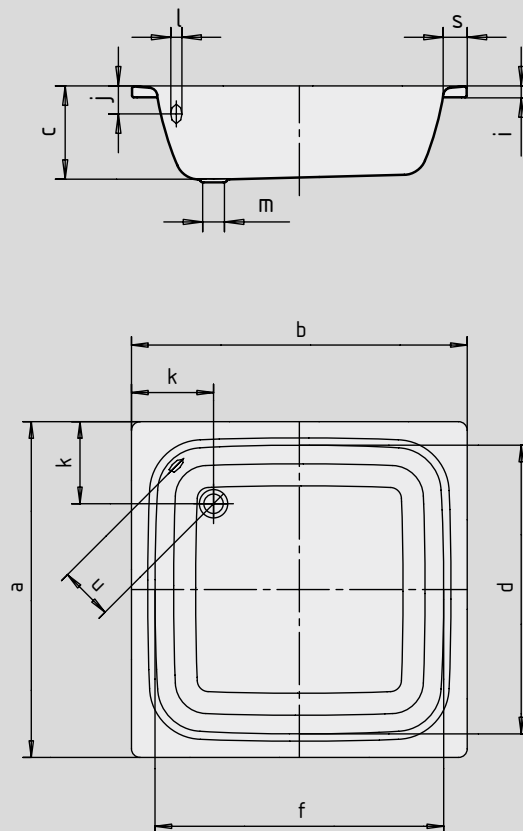

# SANIDUSCH

- a classic among shower trays
- modern, clear design
- available in rectangular or square design
- made of KALDEWEI steel enamel

Similar illustration

Model 496

Model No.		558	495	559	496
External length	a	750	800	750	900 mm
External width	b	800	800	900	900 mm
Depth	c	250	250	250	250 mm
Internal length	d	620	670	620	770 mm
Internal width	f	670	670	770	770 mm
Height of rim	i	32	32	32	32 mm
Distance top edge to centre of overflow hole	j	75	75	75	75 mm
Distance tray edge to centre of drain hole	k	220	220	220	220 mm
Diameter of overflow hole	l	52	52	52	52 mm
Diameter of drain hole	m	52	52	52	52 mm
Width of rim	s	65	65	65	65 mm
Distance between centre holes	u	125	125	125	125 mm
Weight of the enamelled shower tray in kg		25	27	30	32
Anti-slip		Ø 289	Ø 289	Ø 289	Ø 435 mm