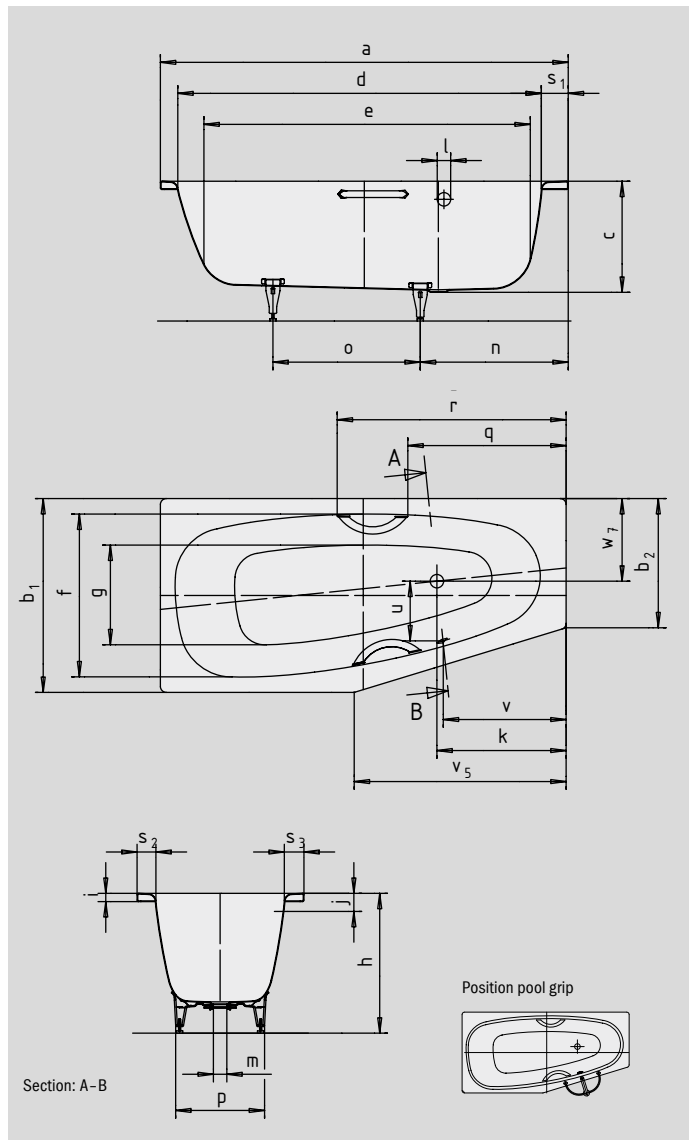

MINI RIGHT MINI STAR RIGHT

- special shape is ideal for small bathrooms
- one-seater bath with side overflow
- economic water consumption thanks to its tapering interior contours
- made of KALDEWEI steel enamel
- also available with grips
- model available with 2 standard tap holes without extra charge (180 mm centres)

Similar illustration

Model No.		834 / 835	830 / 831
External length	a	1570	1570 mm
External width	b; b ₂	700; 475	750; 500 mm
Depth	c	430	430 mm
Internal length (top)	d	1410	1410 mm
Internal length (bottom)	e	1250	1250 mm
Internal width (top)	f	600	600 mm
Internal width (bottom)	g	360	360 mm
Height with feet	h	550-570	550-570 mm
Height of rim	i	32	32 mm
Distance top edge to centre of overflow hole	j	70	70 mm
Distance bath edge to centre of drain hole	k	500	500 mm
Diameter of overflow hole	l	52	52 mm
Diameter of drain hole	m	52	52 mm
Distance foot end of bath edge to centre of foot	n	570	570 mm
Distance between the feet	o	440	490 mm
Max. width of feet	p	430	430 mm
Distance bath edge (foot end) to where grip/handle starts (Mod. 835/831)	q	611,8	611,8 mm
Distance bath edge (foot end) to where grip/handle ends (Mod. 835/831)	r	885,8	885,8 mm
Width of rim (foot end; lengthwise; at overflow)	s ₁ ; s ₂ ; s ₃	100; 48; 70	100; 60; 70 mm
Distance between centre holes	u	246	246 mm
Distance tub edge (foot end) to overflow hole	v	475	475 mm
Length of narrow side	v ₅	738	820 mm
Drain hole off-centre	w ₇	320	320 mm
Water volume** in litres		110	110
Weight of the enamelled bath in kg		45	52
Anti-slip		Ø 288	Ø 288 mm
Full anti-slip		600 x 220	600 x 220 mm

Subject to technical alterations, tolerances and errors. Similar illustration.
** 70 litres displacement on average.