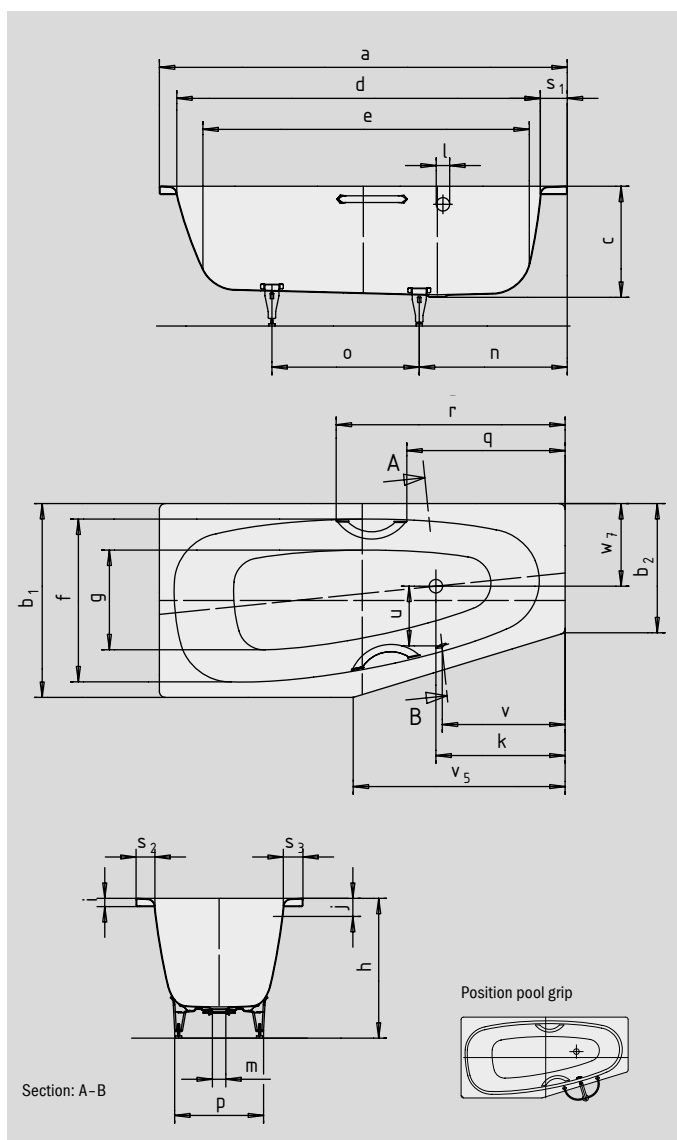

MINI RIGHT MINI STAR RIGHT

- special shape is ideal for small bathrooms
- one-seater bath with side overflow
- economic water consumption thanks to its tapering interior contours
- made of KALDEWEI steel enamel
- also available with grips
- model available with 2 standard tap holes without extra charge (180 mm centres)

Similar illustration

Model No.		834 / 835	830 / 831
External length	a	1570	1570 mm
External width	b; b ₂	700; 475	750; 500 mm
Depth	c	430	430 mm
Internal length (top)	d	1410	1410 mm
Internal length (bottom)	e	1250	1250 mm
Internal width (top)	f	600	600 mm
Internal width (bottom)	g	360	360 mm
Height with feet	h	550-570	550-570 mm
Height of rim	i	32	32 mm
Distance top edge to centre of overflow hole	j	70	70 mm
Distance bath edge to centre of drain hole	k	500	500 mm
Diameter of overflow hole	l	52	52 mm
Diameter of drain hole	m	52	52 mm
Distance foot end of bath edge to centre of foot	n	570	570 mm
Distance between the feet	o	440	490 mm
Max. width of feet	p	430	430 mm
Distance bath edge (foot end) to where grip/handle starts (Mod. 835/831)	q	611,8	611,8 mm
Distance bath edge (foot end) to where grip/handle ends (Mod. 835/831)	r	885,8	885,8 mm
Width of rim (foot end; lengthwise; at overflow)	s ₁ ; s ₂ ; s ₃	100; 48; 70	100; 60; 70 mm
Distance between centre holes	u	246	246 mm
Distance tub edge (foot end) to overflow hole	v	475	475 mm
Length of narrow side	v ₅	738	820 mm
Drain hole off-centre	w ₇	320	320 mm
Water volume** in litres		110	110
Weight of the enamelled bath in kg		45	52
Anti-slip		Ø 288	Ø 288 mm
Full anti-slip		600 x 220	600 x 220 mm

Subject to technical alterations, tolerances and errors. Similar illustration.
** 70 litres displacement on average.

KALDEWEI