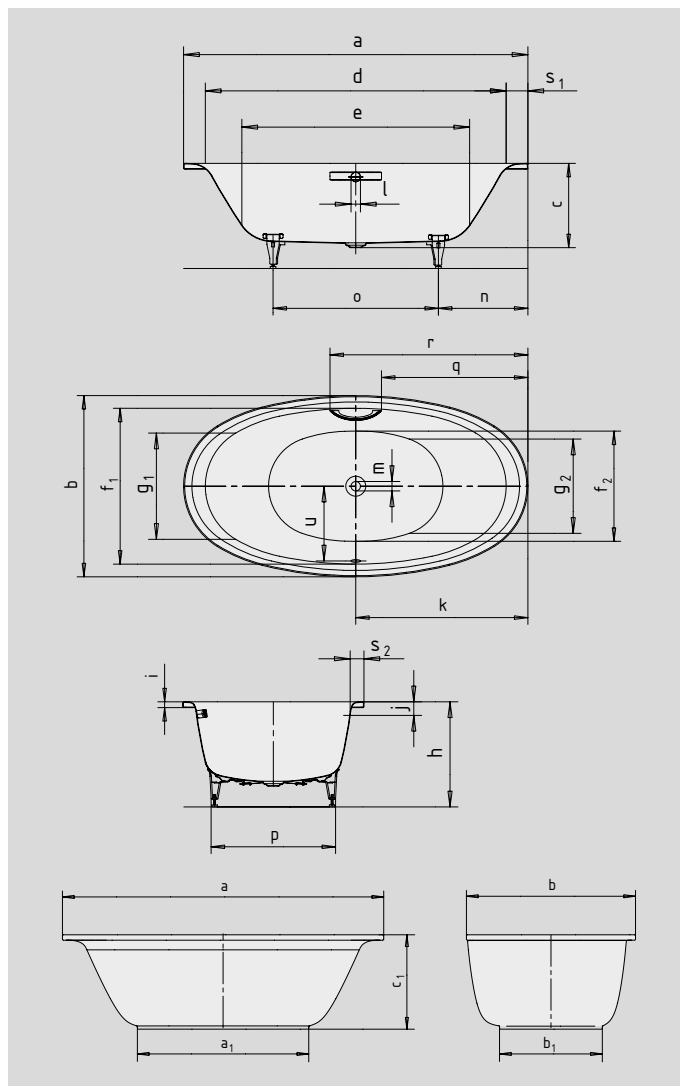

ELLIPSO DUO OVAL ELLIPSO DUO OVAL WITH MOULDED PANEL

- gently shaped shoulder rest for more pleasure and comfort
- elliptical exterior form reflects the interior form
- bathing with a friend: two identical back rests and centrally positioned waste
- made of KALDEWEI steel enamel
- the moulded panel emphasizes the high design standard and means the bath can be free-standing
- enamelled waste cover and overflow knob integrated in the bath design

Similar illustration

To order the bath with pre-drilled grip holes on one side, please order model xxxx**1011**xxxx.

GRIP DISCREET OPULENCE

(not for Mod. 232-7)

Model No.		232	232-7
External length	a	1900	1900 mm
External length (bottom)	a ₁	-	1013 mm
External width	b	1000	1000 mm
External width (bottom)	b ₁	-	608 mm
Depth	c	465	465 mm
Overall height with panel	c ₁	-	558 mm
Internal length (top)	d	1660	1660 mm
Internal length (bottom)	e	1260	1260 mm
Internal width (top)	f ₁ ; f ₂	860; 610	860; 610 mm
Internal width (bottom)	g ₁ ; g ₂	585; 520	585; 520 mm
Height with feet	h	565-595	565-595 mm
Height of rim	i	32	32 mm
Distance top edge to centre of overflow hole	j	75	75 mm
Distance bath edge to centre of drain hole	k	950	950 mm
Diameter of overflow hole	l	52	52 mm
Diameter of drain hole	m	52	52 mm
Distance foot end of bath edge to centre of foot	n	585	585 mm
Distance between the feet	o	730	730 mm
Max. width of feet	p	620	620 mm
Distance bath edge to where grip/handle starts	q	808	808 mm
Distance bath edge to where grip/handle ends	r	1092	1092 mm
Width of rim (foot end; lengthwise)	s ₁ ; s ₂	120; 65	120; 65 mm
Distance between centre holes	u	421	421 mm
Water volume** in litres		214	214
Weight of the enamelled bath in kg		55	76
Anti-slip		∅ 587	∅ 587 mm
Full anti-slip		900 x 546	900 x 546