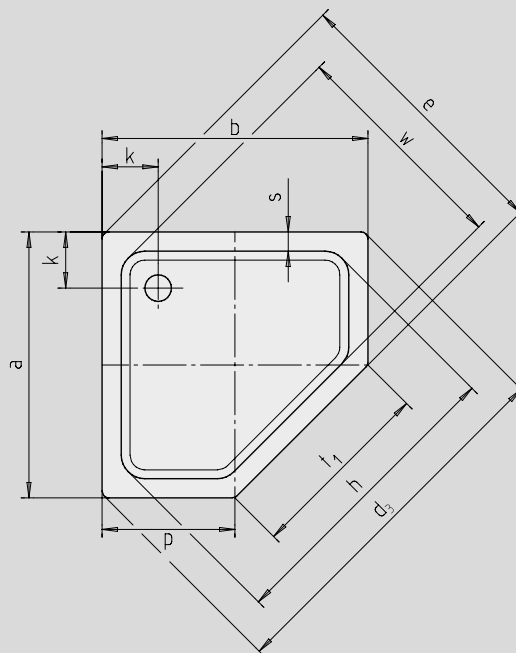

CORNEZZA

- striking pentagonal shower tray
- space-saving shape
- generous standing area with lots of room to move when showering
- elegant corner solution
- made of KALDEWEI steel enamel
- flush-fitting recessed waste cover (only in combination with the KA 90 waste fittings)

Similar illustration

Modell	Combined Tray & Waste depth				Waste fitting depth			
	670	672	671	673	670	672	671	673
KA 90	105	105	145	145	81	81	81	81
KA 90 extra flat	94	94	134	134	70	70	70	70
KA 90 ultra flat	85	85	125	125	61	61	61	61
KA 90 vertical	49	49	49	49	81	81	81	81

See page 291.

Model No.	670	672	671	673	
External length	a	900	1000	900	1000 mm
External width	b	900	1000	900	1000 mm
Depth	c	25	25	65	65 mm
Corner dimension - external length	d ₃	1254	1395	1254	1395 mm
Corner dimension - external width	e	945	1051	945	1051 mm
Corner dimension - internal length	h	1023	1164	1023	1164 mm
Height of rim	i	32	32	32	32 mm
Distance bath edge to centre of drain hole	k	190	190	190	190 mm
Diameter of drain hole	m	90	90	90	90 mm
Side length	p	450	500	450	500 mm
Width of rim	s	65	65	65	65 mm
Width of access area	t ₁	636	707	636	707 mm
Corner dimension - internal width	w	765	871	765	871 mm
Height with support	y ₁	120	120	160	160 mm
Weight of the enamelled shower tray in kg		19	23	20	24
Anti-slip		∅ 435	∅ 588	∅ 435	∅ 588 mm