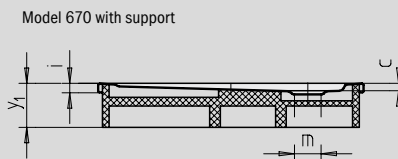

CORNEZZA

- striking pentagonal shower tray
- space-saving shape
- generous standing area with lots of room to move when showering
- elegant corner solution
- made of KALDEWEI steel enamel
- flush-fitting recessed waste cover (only in combination with the KA 90 waste fittings)

Similar illustration

Modell	Combined Tray & Waste depth				Waste fitting depth			
	670	672	671	673	670	672	671	673
KA 90	105	105	145	145	81	81	81	81
KA 90 extra flat	94	94	134	134	70	70	70	70
KA 90 ultra flat	85	85	125	125	61	61	61	61
KA 90 vertical	49	49	49	49	81	81	81	81

See page 291.

Model No.	670	672	671	673	
External length	a	900	1000	900	1000 mm
External width	b	900	1000	900	1000 mm
Depth	c	25	25	65	65 mm
Corner dimension - external length	d ₃	1254	1395	1254	1395 mm
Corner dimension - external width	e	945	1051	945	1051 mm
Corner dimension - internal length	h	1023	1164	1023	1164 mm
Height of rim	i	32	32	32	32 mm
Distance bath edge to centre of drain hole	k	190	190	190	190 mm
Diameter of drain hole	m	90	90	90	90 mm
Side length	p	450	500	450	500 mm
Width of rim	s	65	65	65	65 mm
Width of access area	t ₁	636	707	636	707 mm
Corner dimension - internal width	w	765	871	765	871 mm
Height with support	y ₁	120	120	160	160 mm
Weight of the enamelled shower tray in kg		19	23	20	24
Anti-slip		∅ 435	∅ 588	∅ 435	∅ 588 mm