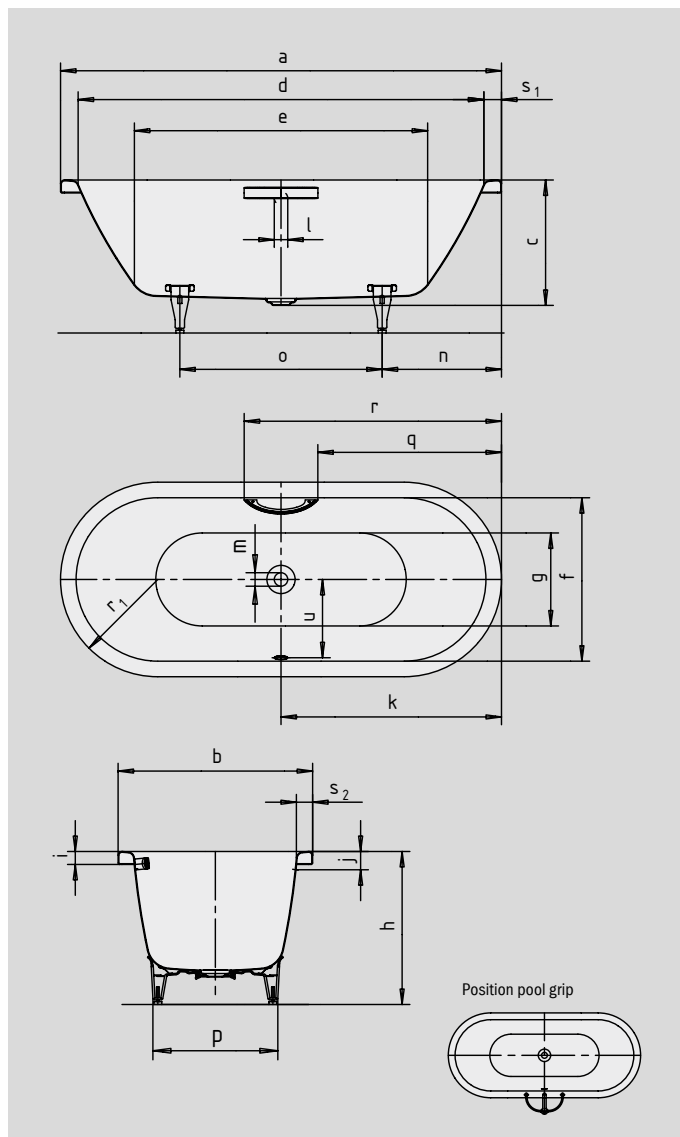

CENTRO DUO OVAL

- pure simplicity and unpretentious elegance are what distinguish these baths
- bathing with a friend: two identical back rests and centrally positioned waste
- made of KALDEWEI steel enamel
- enamelled waste cover and overflow knob integrated in the bath design

Similar illustration

To order the bath with pre-drilled grip holes on one side, please order model xxxx**1011**xxxx.

GRIP DISCREET OPULENCE

SKIN TOUCH

SOUND WAVE

COMFORT SELECT

Model No.		127	128
External length	a	1700	1800 mm
External width	b	750	800 mm
Depth	c	485	485 mm
Internal length (top)	d	1580	1680 mm
Internal length (bottom)	e	1130	1230 mm
Internal width (top)	f	630	680 mm
Internal width (bottom)	g	510	560 mm
Height with feet	h	605-640	595-630 mm
Height of rim	i	50	50 mm
Distance top edge to centre of overflow hole	j	70	70 mm
Distance bath edge to centre of drain hole	k	850	900 mm
Diameter of overflow hole	l	52	52 mm
Diameter of drain hole	m	52	52 mm
Distance foot end of bath edge to centre of foot	n	560	600 mm
Distance between the feet	o	580	600 mm
Max. width of feet	p	465	540 mm
Distance bath edge to where grip/handle starts	q	708	758 mm
Distance bath edge to where grip/handle ends	r	992	1042 mm
Radius	r ₁	375	400 mm
Width of rim (foot end; lengthwise)	s ₁ ; s ₂	60; 60	60; 60 mm
Distance between centre holes	u	307	332 mm
Water volume** in litres		156	195
Weight of the enamelled bath in kg		49	-
Anti-slip		Ø 435	Ø 435 mm
Full anti-slip		900 x 300	900 x 300 mm