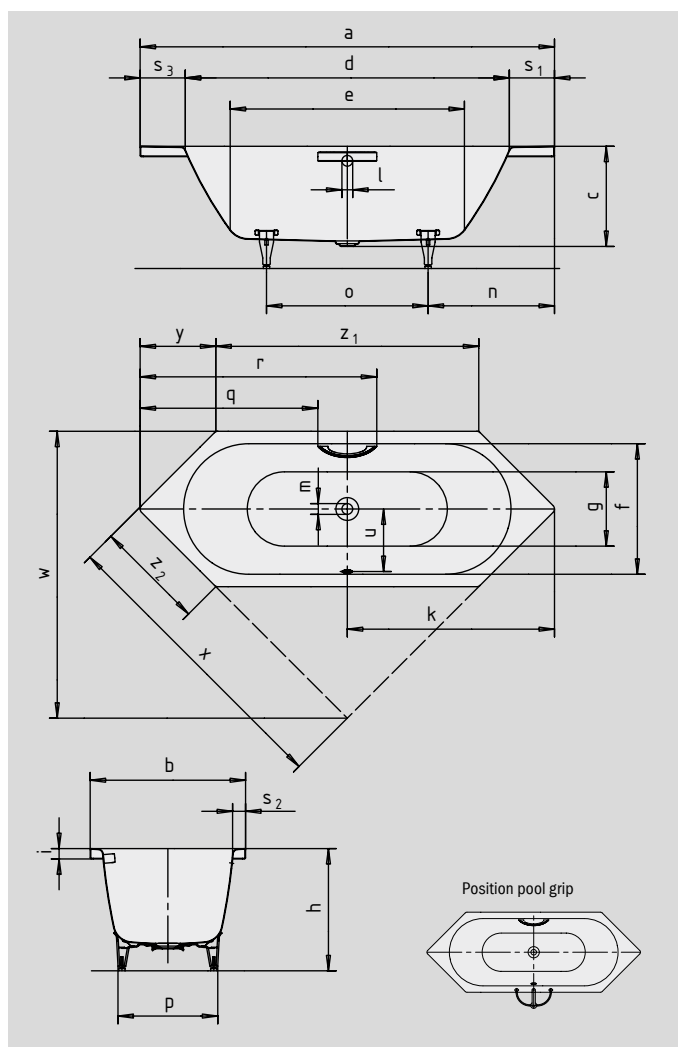

CENTRO DUO 6

- pure simplicity and unpretentious elegance are what distinguish these baths
- bathing with a friend: two identical back rests and centrally positioned waste
- diverse installation possibilities, also corner installation
- made of KALDEWEI steel enamel
- enamelled waste cover and overflow knob integrated in the bath design

Similar illustration

To order the bath with pre-drilled grip holes on one side, please order model xxxx**1011**xxxx.

GRIP DISCREET OPULENCE

| Model No. | | 134 |
|--|--|-----------------|
| External length | a | 2000 mm |
| External width | b | 750 mm |
| Depth | c | 485 mm |
| Internal length (top) | d | 1580 mm |
| Internal length (bottom) | e | 1130 mm |
| Internal width (top) | f | 630 mm |
| Internal width (bottom) | g | 510 mm |
| Height with feet | h | 605-640 mm |
| Height of rim | i | 50 mm |
| Distance top edge to centre of overflow hole | j | 70 mm |
| Distance bath edge to centre of drain hole | k | 1000 mm |
| Diameter of overflow hole | l | 52 mm |
| Diameter of drain hole | m | 52 mm |
| Distance foot end of bath edge to centre of foot | n | 710 mm |
| Distance between the feet | o | 580 mm |
| Max. width of feet | p | 465 mm |
| Distance bath edge to where grip/handle starts | q | 858 mm |
| Distance bath edge to where grip/handle ends | r | 1142 mm |
| Width of rim (foot end; lengthwise; head end) | s ₁ ; s ₂ ; s ₃ | 218; 60; 218 mm |
| Distance between centre holes | u | 307 mm |
| Installation dimension | w | 1335 mm |
| Side length; Oblique | x; y | 1425; 365 mm |
| Side length | z ₁ ; z ₂ | 1270; 530 mm |
| Water volume** in litres | | 156 |
| Weight of the enamelled bath in kg | | 53 |
| Anti-slip | | ∅ 435 mm |
| Full anti-slip | | 900 x 300 mm |