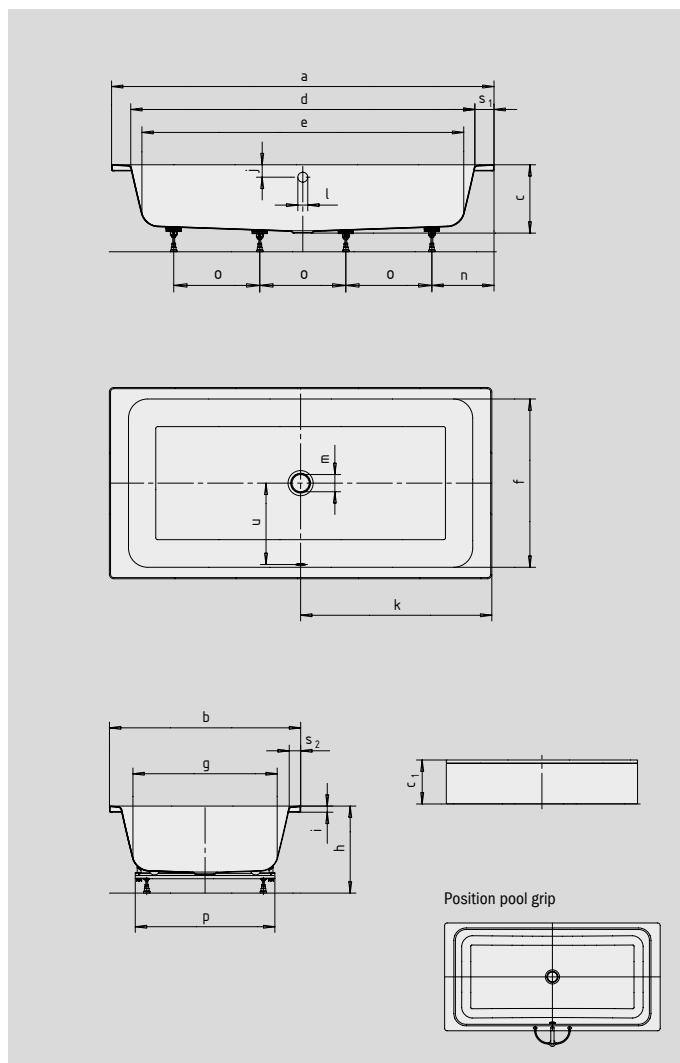

## BASSINO WITH MOULDED PANEL

- straightlined, purist design
- cushion included in accessory pack allows the bather to float as if in the open ocean
- suitable for use as a shower bath
- bath shelf for use as a seat or for storage available as an optional extra
- made of KALDEWEI steel enamel
- also available with panel

Similar illustration

Cushion

Bath shelf (optional)

Model No.		144
External length	a	2000 mm
External width	b	1000 mm
Depth	c	355 mm
Overall height with panel	c <sub>1</sub>	460 mm
Internal length (top)	d	1800 mm
<b>Internal length (bottom)</b>	<b>e</b>	<b>1680 mm</b>
Internal width (top)	f	880 mm
Internal width (bottom)	g	755 mm
Height with feet	h	455-470 mm
Height of rim	i	32 mm
Distance top edge to centre of overflow hole	j	65 mm
Distance bath edge to centre of drain hole	k	1000 mm
Diameter of overflow hole	l	52 mm
Diameter of drain hole	m	90 mm
Distance foot end of bath edge to centre of foot	n	325 mm
Distance between the feet	o	450 mm
Max. width of feet	p	730 mm
Width of rim (foot end; lengthwise)	s <sub>1</sub> ; s <sub>2</sub>	100; 60 mm
Distance between centre holes	u	425 mm
Water volume** in litres		240
Weight of the enamelled bath in kg		70