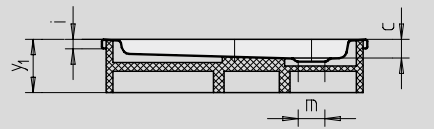

Similar illustration

Modell	Combined Tray & Waste depth				Waste fitting depth			
	870	872	871	873	870	872	871	873
KA 90	105	105	145	145	81	81	81	81
KA 90 extra flat	94	94	134	134	70	70	70	70
KA 90 ultra flat	85	85	125	125	61	61	61	61
KA 90 vertical	49	49	49	49	81	81	81	81

See page 291.

Illustration shows Model 871 with support

Illustration shows Model 870 with support

Model No.	870	872	871	873	
External length	a	900	1000	900	1000 mm
External width	b	900	1000	900	1000 mm
Depth	c	25	25	65	65 mm
Corner dimension - external length	d ₃	1254	1395	1254	1395 mm
Corner dimension - external width	e	1035	1177	1035	1177 mm
Corner dimension - internal length	h	1023	1164	1023	1164 mm
Height of rim	i	32	32	32	32 mm
Distance bath edge to centre of drain hole	k	190	190	190	190 mm
Diameter of drain hole	m	90	90	90	90 mm
Radius	o	550	550	550	550 mm
Side length	p	350	450	350	450 mm
Width of rim	s	65	65	65	65 mm
Corner dimension - internal width	w	855	996	855	996 mm
Height with support	y ₁	120	120	160	160 mm
Weight of the enamelled shower tray in kg		20	25	21	26
Anti-slip		Ø 435	Ø 588	Ø 435	Ø 588 mm