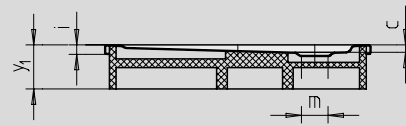

Similar illustration

Modell	Combined Tray & Waste depth				Waste fitting depth			
	870	872	871	873	870	872	871	873
KA 90	105	105	145	145	81	81	81	81
KA 90 extra flat	94	94	134	134	70	70	70	70
KA 90 ultra flat	85	85	125	125	61	61	61	61
KA 90 vertical	49	49	49	49	81	81	81	81

See page 291.

Illustration shows Model 871 with support

Illustration shows Model 870 with support

Model No.	870	872	871	873	
External length	a	900	1000	900	1000 mm
External width	b	900	1000	900	1000 mm
Depth	c	25	25	65	65 mm
Corner dimension - external length	d ₃	1254	1395	1254	1395 mm
Corner dimension - external width	e	1035	1177	1035	1177 mm
Corner dimension - internal length	h	1023	1164	1023	1164 mm
Height of rim	i	32	32	32	32 mm
Distance bath edge to centre of drain hole	k	190	190	190	190 mm
Diameter of drain hole	m	90	90	90	90 mm
Radius	o	550	550	550	550 mm
Side length	p	350	450	350	450 mm
Width of rim	s	65	65	65	65 mm
Corner dimension - internal width	w	855	996	855	996 mm
Height with support	y ₁	120	120	160	160 mm
Weight of the enamelled shower tray in kg		20	25	21	26
Anti-slip		Ø 435	Ø 588	Ø 435	Ø 588 mm