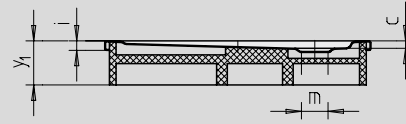

ARRONDO

- quad shower tray with minimalist contours
- generous standing area with lots of room to move when showering
- space-saving shape
- 55 cm radius
- made of KALDEWEI steel enamel
- flush-fitting recessed waste cover
(only in combination with the KA 90 waste fittings)

Similar illustration

Modell	Combined Tray & Waste depth				Waste fitting depth			
	870	872	871	873	870	872	871	873
KA 90	105	105	145	145	81	81	81	81
KA 90 extra flat	94	94	134	134	70	70	70	70
KA 90 ultra flat	85	85	125	125	61	61	61	61
KA 90 vertical	49	49	49	49	81	81	81	81

See page 275.

Illustration shows Model 871 with support

Illustration shows Model 870 with support

Model No.	870	872	871	873	
External length	a	900	1000	900	1000 mm
External width	b	900	1000	900	1000 mm
Depth	c	25	25	65	65 mm
Corner dimension - external length	d ₃	1254	1395	1254	1395 mm
Corner dimension - external width	e	1035	1177	1035	1177 mm
Corner dimension - internal length	h	1023	1164	1023	1164 mm
Height of rim	i	32	32	32	32 mm
Distance tray edge to centre of drain hole	k	190	190	190	190 mm
Diameter of drain hole	m	90	90	90	90 mm
External radius	o	550	550	550	550 mm
Side length	p	350	450	350	450 mm
Width of rim	s	65	65	65	65 mm
Corner dimension - internal width	w	855	996	855	996 mm
Height with support	y ₁	120	120	160	160 mm
Weight of the enamelled shower tray in kg		20	25	21	26
Anti-slip		Ø 435	Ø 588	Ø 435	Ø 588 mm

Subject to technical alterations, tolerances and errors. Similar illustration.

KALDEWEI