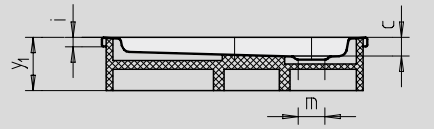

Similar illustration

Modell	Combined Tray & Waste depth				Waste fitting depth			
	870	872	871	873	870	872	871	873
KA 90	105	105	145	145	81	81	81	81
KA 90 extra flat	94	94	134	134	70	70	70	70
KA 90 ultra flat	85	85	125	125	61	61	61	61
KA 90 vertical	49	49	49	49	81	81	81	81

See page 275.

Illustration shows Model 871 with support

Illustration shows Model 870 with support

Model No.	870	872	871	873	
External length	a	900	1000	900	1000 mm
External width	b	900	1000	900	1000 mm
Depth	c	25	25	65	65 mm
Corner dimension - external length	d ₃	1254	1395	1254	1395 mm
Corner dimension - external width	e	1035	1177	1035	1177 mm
Corner dimension - internal length	h	1023	1164	1023	1164 mm
Height of rim	i	32	32	32	32 mm
Distance tray edge to centre of drain hole	k	190	190	190	190 mm
Diameter of drain hole	m	90	90	90	90 mm
External radius	o	550	550	550	550 mm
Side length	p	350	450	350	450 mm
Width of rim	s	65	65	65	65 mm
Corner dimension - internal width	w	855	996	855	996 mm
Height with support	y ₁	120	120	160	160 mm
Weight of the enamelled shower tray in kg		20	25	21	26
Anti-slip		Ø 435	Ø 588	Ø 435	Ø 588 mm