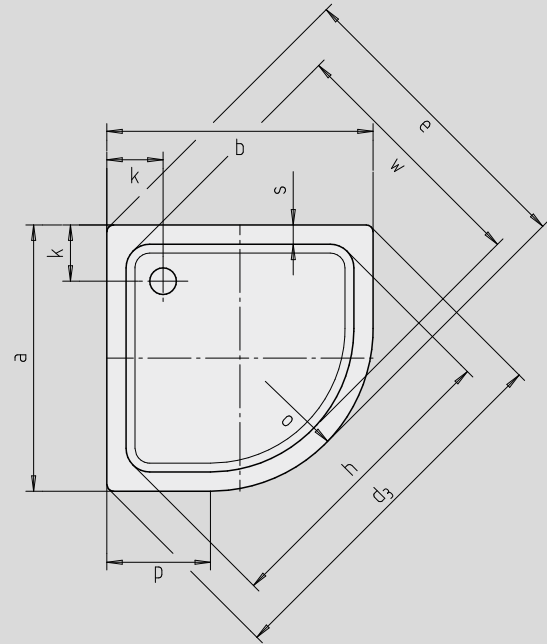

ARRONDO

- quad shower tray with minimalist contours
- generous standing area with lots of room to move when showering
- space-saving shape
- 55 cm radius
- made of KALDEWEI steel enamel
- flush-fitting recessed waste cover
(only in combination with the KA 90 waste fittings)

Similar illustration

Modell	Combined Tray & Waste depth				Waste fitting depth			
	870	872	871	873	870	872	871	873
KA 90	105	105	145	145	81	81	81	81
KA 90 extra flat	94	94	134	134	70	70	70	70
KA 90 ultra flat	85	85	125	125	61	61	61	61
KA 90 vertical	49	49	49	49	81	81	81	81

See page 275.

Illustration shows Model 871 with support

Illustration shows Model 870 with support

Model No.	870	872	871	873	
External length	a	900	1000	900	1000 mm
External width	b	900	1000	900	1000 mm
Depth	c	25	25	65	65 mm
Corner dimension - external length	d ₃	1254	1395	1254	1395 mm
Corner dimension - external width	e	1035	1177	1035	1177 mm
Corner dimension - internal length	h	1023	1164	1023	1164 mm
Height of rim	i	32	32	32	32 mm
Distance tray edge to centre of drain hole	k	190	190	190	190 mm
Diameter of drain hole	m	90	90	90	90 mm
External radius	o	550	550	550	550 mm
Side length	p	350	450	350	450 mm
Width of rim	s	65	65	65	65 mm
Corner dimension - internal width	w	855	996	855	996 mm
Height with support	y ₁	120	120	160	160 mm
Weight of the enamelled shower tray in kg		20	25	21	26
Anti-slip		Ø 435	Ø 588	Ø 435	Ø 588 mm