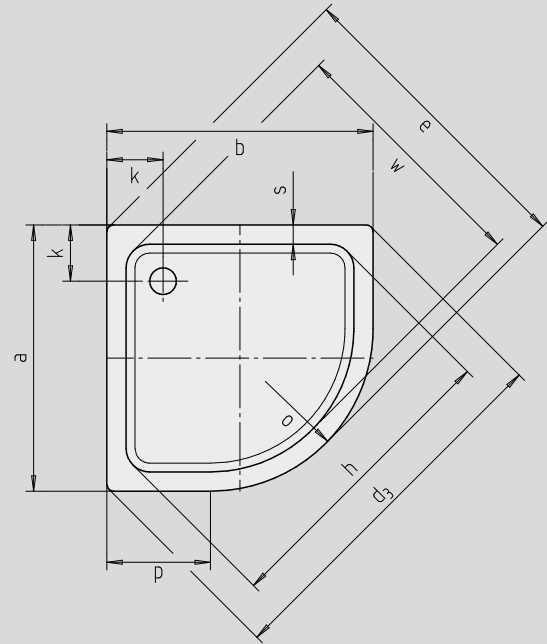

ARRONDO

- quad shower tray with minimalist contours
- generous standing area with lots of room to move when showering
- space-saving shape
- 55 cm radius
- made of KALDEWEI steel enamel
- flush-fitting recessed waste cover (only in combination with the KA 90 waste fittings)

Similar illustration

Modell	Combined Tray & Waste depth				Waste fitting depth			
	870	872	871	873	870	872	871	873
KA 90	105	105	145	145	81	81	81	81
KA 90 extra flat	94	94	134	134	70	70	70	70
KA 90 ultra flat	85	85	125	125	61	61	61	61
KA 90 vertical	49	49	49	49	81	81	81	81

See page 275.

Illustration shows Model 871 with support

Illustration shows Model 870 with support

Model No.	870	872	871	873	
External length	a	900	1000	900	1000 mm
External width	b	900	1000	900	1000 mm
Depth	c	25	25	65	65 mm
Corner dimension - external length	d ₃	1254	1395	1254	1395 mm
Corner dimension - external width	e	1035	1177	1035	1177 mm
Corner dimension - internal length	h	1023	1164	1023	1164 mm
Height of rim	i	32	32	32	32 mm
Distance tray edge to centre of drain hole	k	190	190	190	190 mm
Diameter of drain hole	m	90	90	90	90 mm
External radius	o	550	550	550	550 mm
Side length	p	350	450	350	450 mm
Width of rim	s	65	65	65	65 mm
Corner dimension - internal width	w	855	996	855	996 mm
Height with support	y ₁	120	120	160	160 mm
Weight of the enamelled shower tray in kg		20	25	21	26
Anti-slip		∅ 435	∅ 588	∅ 435	∅ 588 mm