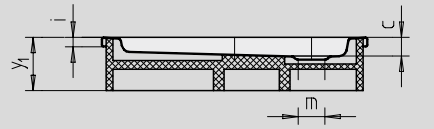

Similar illustration

Modell	Combined Tray & Waste depth				Waste fitting depth			
	870	872	871	873	870	872	871	873
KA 90	105	105	145	145	81	81	81	81
KA 90 extra flat	94	94	134	134	70	70	70	70
KA 90 ultra flat	85	85	125	125	61	61	61	61
KA 90 vertical	49	49	49	49	81	81	81	81

See page 275.

Illustration shows Model 871 with support

Illustration shows Model 870 with support

Model No.	870	872	871	873	
External length	a	900	1000	900	1000 mm
External width	b	900	1000	900	1000 mm
Depth	c	25	25	65	65 mm
Corner dimension - external length	d ₃	1254	1395	1254	1395 mm
Corner dimension - external width	e	1035	1177	1035	1177 mm
Corner dimension - internal length	h	1023	1164	1023	1164 mm
Height of rim	i	32	32	32	32 mm
Distance tray edge to centre of drain hole	k	190	190	190	190 mm
Diameter of drain hole	m	90	90	90	90 mm
External radius	o	550	550	550	550 mm
Side length	p	350	450	350	450 mm
Width of rim	s	65	65	65	65 mm
Corner dimension - internal width	w	855	996	855	996 mm
Height with support	y ₁	120	120	160	160 mm
Weight of the enamelled shower tray in kg		20	25	21	26
Anti-slip		∅ 435	∅ 588	∅ 435	∅ 588 mm