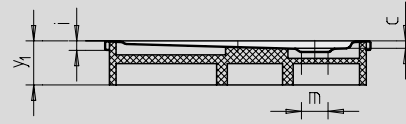

ARRONDO

- quad shower tray with minimalist contours
- generous standing area with lots of room to move when showering
- space-saving shape
- 55 cm radius
- made of KALDEWEI steel enamel
- flush-fitting recessed waste cover (only in combination with the KA 90 waste fittings)

Similar illustration

Modell	Combined Tray & Waste depth				Waste fitting depth			
	870	872	871	873	870	872	871	873
KA 90	105	105	145	145	81	81	81	81
KA 90 extra flat	94	94	134	134	70	70	70	70
KA 90 ultra flat	85	85	125	125	61	61	61	61
KA 90 vertical	49	49	49	49	81	81	81	81

See page 275.

Illustration shows Model 871 with support

Illustration shows Model 870 with support

Model No.	870	872	871	873	
External length	a	900	1000	900	1000 mm
External width	b	900	1000	900	1000 mm
Depth	c	25	25	65	65 mm
Corner dimension - external length	d ₃	1254	1395	1254	1395 mm
Corner dimension - external width	e	1035	1177	1035	1177 mm
Corner dimension - internal length	h	1023	1164	1023	1164 mm
Height of rim	i	32	32	32	32 mm
Distance tray edge to centre of drain hole	k	190	190	190	190 mm
Diameter of drain hole	m	90	90	90	90 mm
External radius	o	550	550	550	550 mm
Side length	p	350	450	350	450 mm
Width of rim	s	65	65	65	65 mm
Corner dimension - internal width	w	855	996	855	996 mm
Height with support	y ₁	120	120	160	160 mm
Weight of the enamelled shower tray in kg		20	25	21	26
Anti-slip		∅ 435	∅ 588	∅ 435	∅ 588 mm

Subject to technical alterations, tolerances and errors. Similar illustration.

KALDEWEI